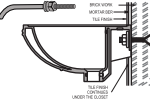

WALL HUNG BASIN

1) The rag bolt should be first grouted into the wall using cement/concrete, (as shown) as per distance between slots provided in the wash basin. The bolts should be fixed perpendicular to the wall. Allow cement/concrete to set. Check if the Rag Bolts are firmly fixed. Fix the Wash Basin in the bolt using Nut & Washer.

2) If brackets are use, prefer nylon or aluminum instead of iron brackets as it tends to rust.

3) If small basins are screwed to wall, use nylon washers and steel screws.

4) While fixing waste outlet, ensure that the rubber washer is placed on the outlet under the basin.

COUNTER WASHBASIN

At the beginning

1. A skilled or experienced person should install counter lavatories.
2. Avoid using adhesive with this product.
3. Check the waste area and supply tubing if required.
4. Do not open the lavatory from its protective carton until you are ready for installation.
5. Please follow all local building and plumbing codes.