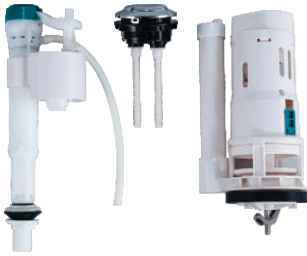

ACCESSORIES

CISTERN FLUSH KIT
For One Piece Closet