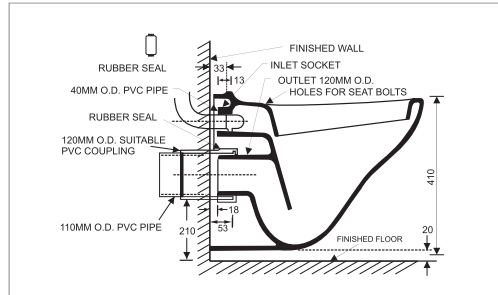

INSTALLATION DETAILS OF WALL HUNG

CONCEALED WALLHUNG

1. If the wall is going to be plastered for a thickness of 12 mm and a tile thickness of 6-7 mm, the projection of the bolts from the finished wall should be 66mm only.
2. If the thickness of Plastering and tile is less than the dimensions mentioned above, the bolts that are supplied along with the bracket should be moved into the wall by using a suitable spacer washer between the bolt head and the bracket frame.
3. The bracket should be buried into the floor so that the height from the center line of the bolt to the surface of the finished floor is 320mm.