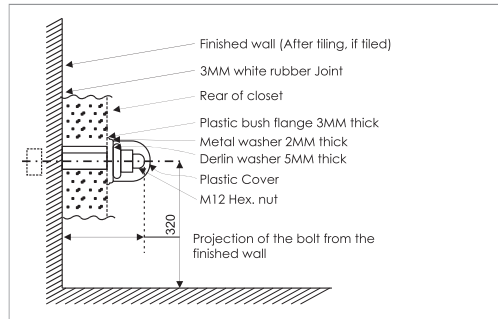

INSTALLATION DETAILS OF WALL HUNG

CONCEALED WALLHUNG

1. If the wall is going to be plastered for a thickness of 12 mm and a tile thickness of 6-7 mm, the projection of the bolts from the finished wall should be 66mm only.
2. If the thickness of Plastering and tile is less than the dimensions mentioned above, the bolts that are supplied along with the bracket should be moved into the wall by using a suitable spacer washer between the bolt head and the bracket frame.
3. The bracket should be buried into the floor so that the height from the center line of the bolt to the surface of the finished floor is 320mm.